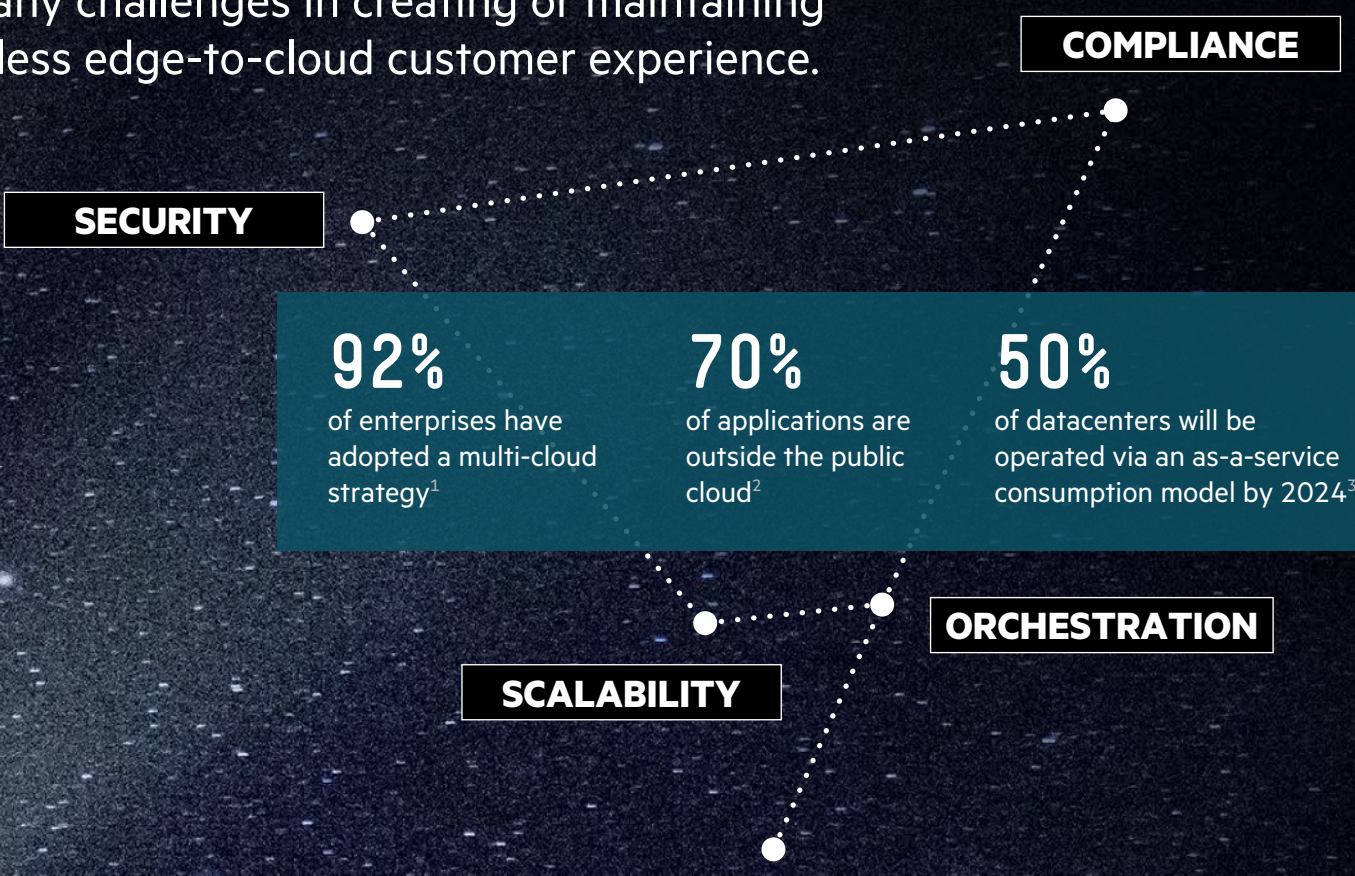

RUN SERVICES EDGE-TO-CLOUD WITH HPE GREENLAKE LIGHTHOUSE

Accelerating the distributed cloud experience

On-premises cloud adoption is accelerating, along with many challenges in creating or maintaining a seamless edge-to-cloud customer experience.

HPE GreenLake Lighthouse brings together

integrating leading innovations to run your distributed cloud services, everywhere

EDGE DATACENTERS / COLOCATION CLOUD

Here's how **HPE GreenLake Lighthouse** works: