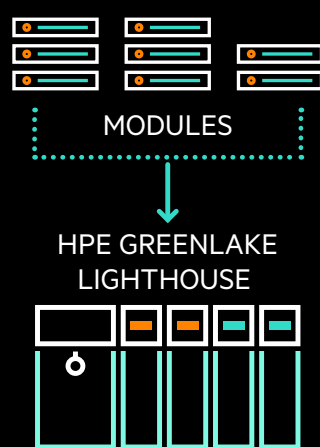

2 CONFIGURE

Meet your specific needs with workload-optimized modules