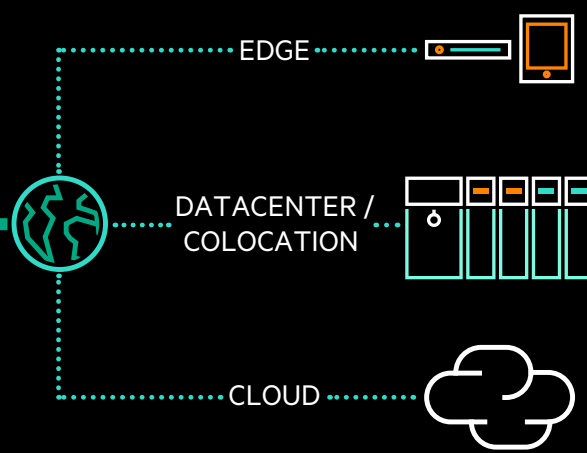

HPE GreenLake Lighthouse brings together

integrating leading innovations to run your distributed cloud services, everywhere

EDGE DATACENTERS / COLOCATION CLOUD

Here's how **HPE GreenLake Lighthouse** works:

1 PLAN

Size based on your workload and cloud capacity needs

2 CONFIGURE

Meet your specific needs with workload-optimized modules

3 DEPLOY

to your desired locations for hybrid cloud needs

4 OPERATE

and manage through **HPE GreenLake Central**