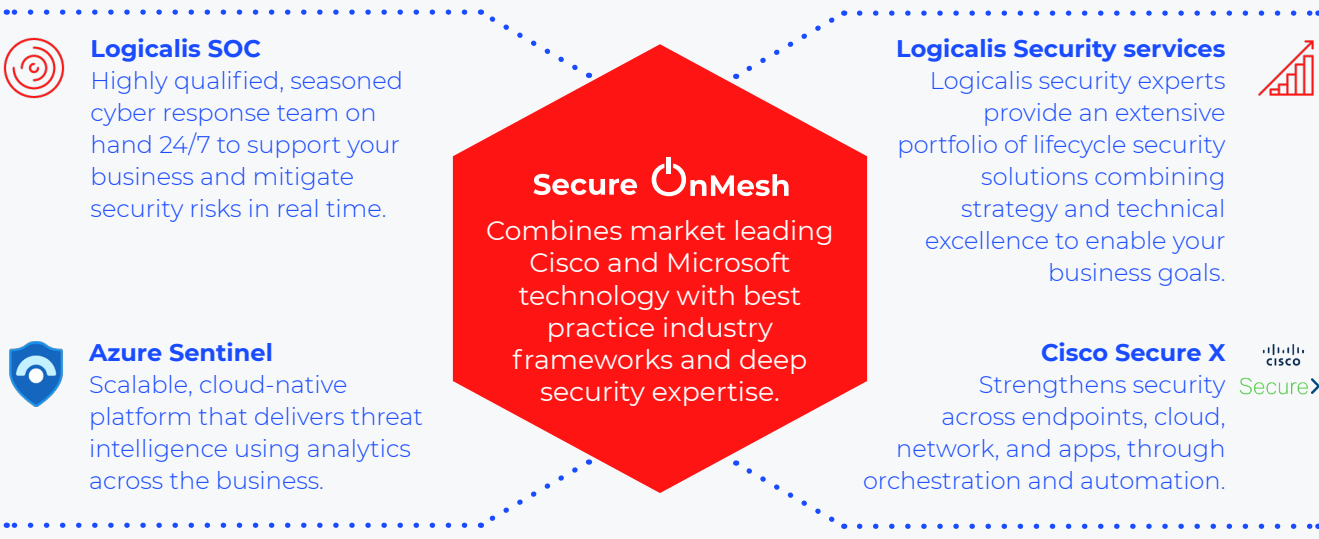

## Make security an intrinsic part of your digital fabric

To compete in the modern marketplace, businesses must be able to adapt to opportunities in real-time. This requires a digital operating model that provides unprecedented levels of agility and flexibility while simultaneously meeting the highest standards of customer security and data integrity.

That's why we designed our Secure OnMesh solution. It weaves real-time security telemetry and response into every element of your digital fabric, so you have the confidence to focus on what matters most to your business – driving greater agility, innovation, and growth.

## An integrated solution embedded within your business

Secure OnMesh integrates and orchestrates security across your entire digital ecosystem using a hyperscale cloud-native platform, to provide automated intelligent insights that can be analyzed and actioned in real-time.

# Turn cybersecurity into a business enabler

A holistic solution stitched into all aspects of your operations, provides the confidence to help you digitally transform.